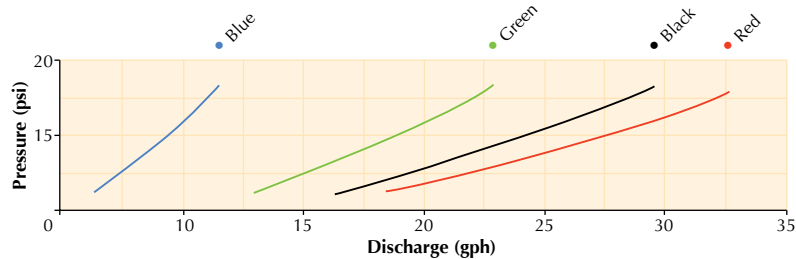

Single Piece Jets

Economical fan spray jet for effective watering.

Features

- Winged base with 'Quick' thread for rapid and easy installation.
- No tools required.
- Choice of three spray patterns – 360°, 180°, 90°.
- Four color coded flow rates.

Applications

Home and landscaped gardens and horticultural applications.

Single Piece Jets
360°

Single Piece Jets
180°

Single Piece Jets
90°

Performance			360°	180°	90°
COLOR AND ORIFICE SIZE	PRESSURE (psi)	FLOW (gph)	DIAMETER (ft)	RADIUS (ft)	
Blue 0.04"	10	7.5	5.7	2.8	4.0
	15	9.5	6.6	3.3	4.6
	20	11.0	7.5	3.8	5.3
Green 0.06"	10	15.0	7.0	3.6	4.6
	15	18.8	7.9	4.1	5.3
	20	21.8	8.9	4.7	6.0
Black 0.067"	10	19.4	8.4	4.3	5.6
	15	24.2	9.3	5.0	6.3
	20	28.2	10.2	5.6	7.0
Red 0.075"	10	21.7	9.0	5.0	6.3
	15	27.4	9.8	5.6	6.9
	20	31.4	10.8	6.3	7.6

Flow Rate

Single Piece Jet

SPRAY PATTERN	COLOR	PART NUMBER	PACK QUANTITY	PACKS PER CARTON	CARTON (lbs)
360°	Blue	15445	100	50	7.4
180°	Blue	15425	100	50	7.4
90°	Blue	15415	100	50	7.4
360°	Green	15545	100	50	7.4
180°	Green	15525	100	50	7.4
90°	Green	15515	100	50	7.4
360°	Black	15645	100	50	7.4
180°	Black	15625	100	50	7.4
90°	Black	15615	100	50	7.4
360°	Red	15745	100	50	7.4
180°	Red	15725	100	50	7.4
90°	Red	15715	100	50	7.4

Specifications

DIMENSIONS		UV STABILIZED MATERIALS	BASE/CONNECTION TYPE
HEIGHT	0.87"	acetal	Inlet: "QUICK" THREAD 0.16"
WIDTH across wings	0.5"		
WEIGHT (approx)	0.021 oz		