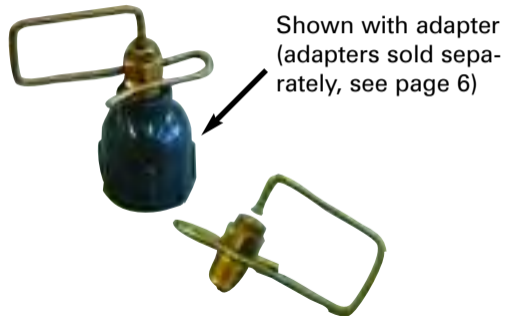

## Phyto-Mist Brass Nozzles

- All brass construction w/detachable wire baffle
- Produces a flat circle of fog like mist spray
- Most efficient at 40-50 Psi or higher
- Designed to be placed on 3 1/2' – 4' centers, depending on your flow rate and pressure
- For optimal results adjust baffle spacing to approximately 1/16"
- Body is 1/8" male pipe thread
- Order nozzle riser adapters separately as shown on page 6