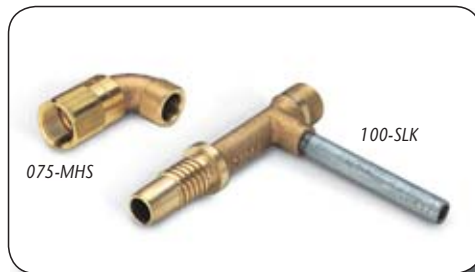

# 470 Series Quick Couplers

COMMERCIAL VALVES

Used for commercial applications, 470 Series quick coupler valves provide frequent-use watering areas with localized access to the mainline water supply.

Lavender colored models are available for recycled water applications.

## Quick Coupler Valves

**FEATURES**

- $\frac{3}{4}$ " and 1" (20mm and 25mm) one- and two-piece single-lug models including ACME thread key connections to meet a variety of installation requirements
- Hose swivel provides 360° movement without hose tangling for ease of use
- A variety of sizes meet various applications
- Metal and vinyl locking and non-locking covers
- Lavender-colored locking cover for recycled water applications
- Two-year warranty