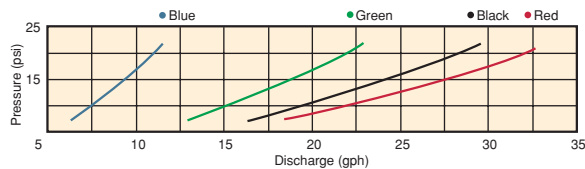

## FEATURES

- Winged base with "Quick" thread for rapid and easy installation.
- No tools required.
- Choice of three spray patterns - 360°, 180°, 90°.
- Four color coded flow rates.

## APPLICATIONS

Suitable for flower and vegetable gardens, landscaped gardens and horticultural applications.

Single Piece Jets 360°

Single Piece Jets 180°

Single Piece Jets 90°

PERFORMANCE					
COLOR AND ORIFICE SIZE	PRESSURE (psi)	FLOW (gph)	DIAMETER (ft)	RADIUS OF THROW (ft)	
BLUE 0.04"	10	7.5	5.7	2.8	4.0
	15	9.5	6.6	3.3	4.6
	20	11.0	7.5	3.8	5.3
GREEN 0.06"	10	15.0	7.0	3.6	4.6
	15	18.8	7.9	4.1	5.3
	20	21.8	8.9	4.7	6.0
BLACK 0.067"	10	19.4	8.4	4.3	5.6
	15	24.2	9.3	5.0	6.3
	20	28.2	10.2	5.6	7.0
RED 0.075"	10	21.7	9.0	5.0	6.3
	15	27.4	9.8	5.6	6.9
	20	31.4	10.8	6.3	7.6

## FLOW RATE