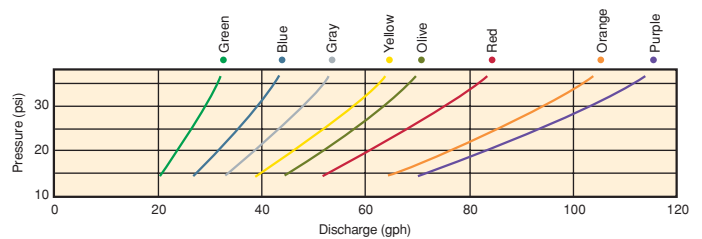

## FEATURES

- “C” frame design for maximum distribution uniformity.
- Full flow flipper suspended between two bearings for reliable performance.
- Color coded nozzles for flow rate identification.
- Break-off spray deflector for close-in watering of immature trees.

## APPLICATIONS

Vine crops and bananas, tree crops such as citrus and apples.

Rotor Rain™  
3/8" Thread

## FLOW RATE

This product has been independently tested by the Center for Irrigation Technology, California State University, Fresno.