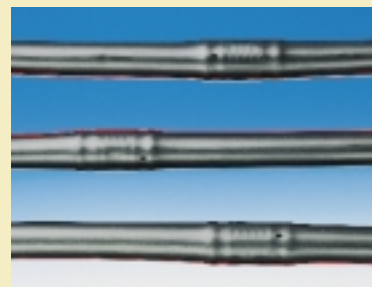

TORO®

DL2000®

Series

Subsurface

Irrigation

System

Saves water and hassles. Sometimes the most efficient way to water individual plants is to use drip rather than spray. Toro DL2000 subsurface irrigation is ideal for odd-shaped designs, shrubs, container plants and the deep watering of trees without runoff.

DL2000 Series Subsurface Irrigation System

Toro DL2000 Series Subsurface Irrigation System

DL2000 is the most technologically advanced subsurface irrigation system with so many options. Providing the design flexibility you need, DL2000 is available in pressure-compensating, 12", 18" or 24" emitter spacing, and two flow rates of 0.53 and 1.02 GPH.

No root intrusion worries.

Toro DL2000 dripline features patented, non-toxic ROOTGUARD® technology, which prevents roots from clogging irrigation emitters. The pre-emergent, TREFLAN®, is built into the emitter during the molding process and requires virtually no maintenance.