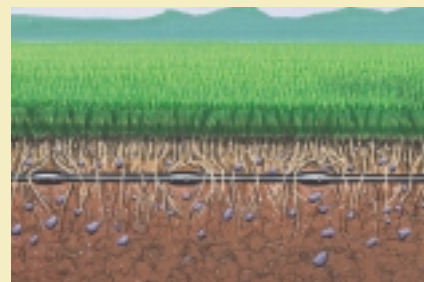

TORO®

DL2000®

Series

Subsurface

Irrigation

System

Saves water and hassles. Sometimes the most efficient way to water individual plants is to use drip rather than spray. Toro DL2000 subsurface irrigation is ideal for odd-shaped designs, shrubs, container plants and the deep watering of trees without runoff.

DL2000 Series Subsurface Irrigation System

Toro DL2000 Series Subsurface Irrigation System

DL2000 is the most technologically advanced subsurface irrigation system with so many options. Providing the design flexibility you need, DL2000 is available in pressure-compensating, 12", 18" or 24" emitter spacing, and two flow rates of 0.53 and 1.02 GPH.

No root intrusion worries.

Toro DL2000 dripline features patented, non-toxic ROOTGUARD® technology, which prevents roots from clogging irrigation emitters. The pre-emergent, TREFLAN®, is built into the emitter during the molding process and requires virtually no maintenance.

Precise water application.

DL2000 eliminates overspray and potential water damage by delivering water at the roots, not through the air, leaving no water marks on expensive walls, glass or hardscape. Flowers and shrubs receive the precise amount of water to ensure beauty and health.