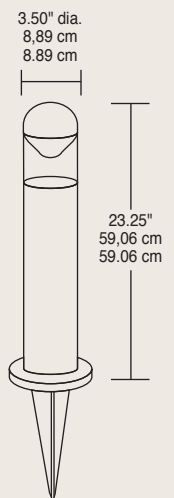

Warranty:

Limited 5 year warranty.