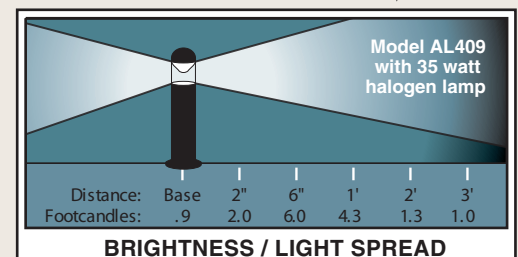

Intermatic Incorporated
Spring Grove, IL 60081
www.intermatic.com

Due to Intermatic's dedication to technological advancement, it is possible that specifications and/or appearance of our products may have changed after the printing of this literature. See current price list for latest product specifications.