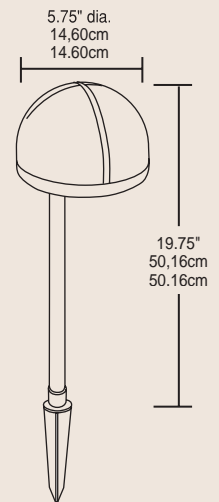

Distance is not to scale.

Intermatic Incorporated
Spring Grove, IL 60081
www.intermatic.com

Due to Intermatic's dedication to technological advancement, it is possible that specifications and/or appearance of our products may have changed after the printing of this literature. See current price list for latest product specifications.

Low Voltage Landscape Lighting Products