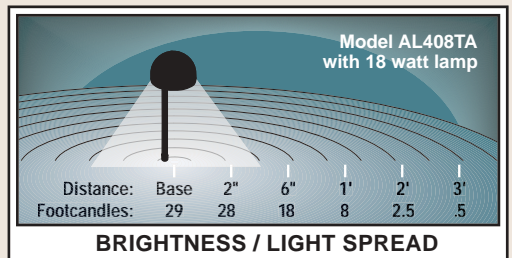

Distance is not to scale.

Intermatic Incorporated
Spring Grove, IL 60081
www.intermatic.com

Due to Intermatic's dedication to technological advancement, it is possible that specifications and/or appearance of our products may have changed after the printing of this literature. See current price list for latest product specifications.

Low Voltage Landscape Lighting Products