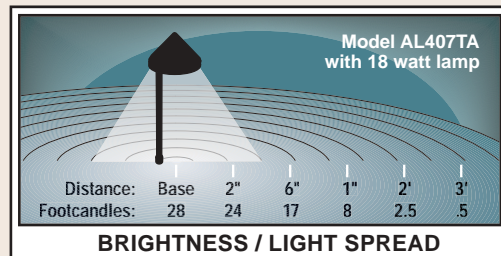

Distance is not to scale.

Low Voltage Landscape Lighting Products