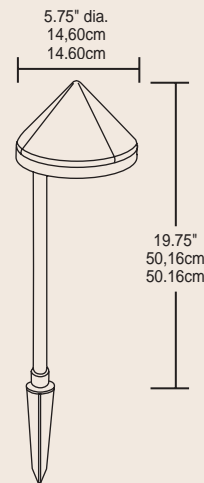

Light Expressions™

Superior Styling and Durability...

AL407TA

Cone Walk Light

Professional Grade

Housing: Durable metal construction with attractive glass ring and glass lens sealed for outdoor usage.

Finish: Textured Architectural Bronze

Size: 5-3/4" (dia.) X 19-3/4" (height)

Lamp: 18 watt wedge base included with light.

Wiring: Pre-wired for easy hookup to low voltage cable. Includes, for your connection preference: Fast-Lock II® quick connectors and wire nuts (for hard wiring).

Warranty: Limited 5 year warranty.

Intermatic Incorporated
Spring Grove, IL 60081
www.intermatic.com

Due to Intermatic's dedication to technological advancement, it is possible that specifications and/or appearance of our products may have changed after the printing of this literature. See current price list for latest product specifications.