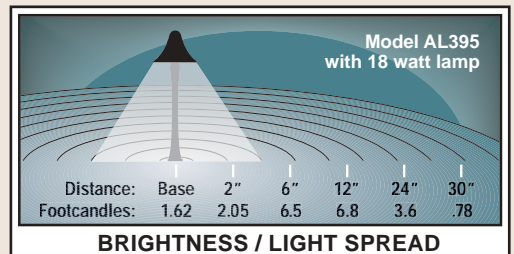

Professional Grade

Brass Housing:
Durable metal construction.

Finish:
Aged Bronze or Verde Patina

Size:
7 1/16" (dia.) X 22" (height)

Lamp:
18 watt wedge base included with light.

Wiring:
Pre-wired for easy hookup to low voltage cable. Includes, for your connection preference: Fast-Lock II® quick connectors and wire nuts (for hard wiring).

Warranty:
Limited 5 year warranty.