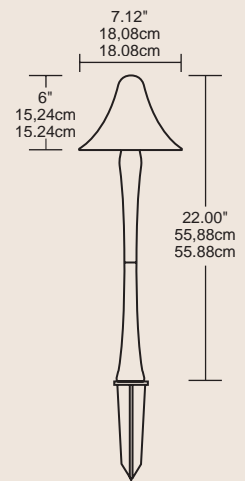

Professional Grade

Brass Housing:
Durable metal construction.

Finish:
Aged Bronze or Verde Patina

Size:
7 1/16" (dia.) X 22" (height)

Lamp:
18 watt wedge base included with light.

Wiring:
Pre-wired for easy hookup to low voltage cable. Includes, for your connection preference: Fast-Lock II® quick connectors and wire nuts (for hard wiring).

Warranty:
Limited 5 year warranty.